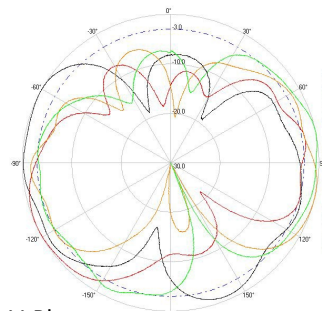

2.4/5 GHZ 4/6 DBI 4 ELEMENT INDOOR/ OUTDOOR OMNI ANTENNA WITH N-STYLE

The AccelTex Solutions dual band indoor/outdoor omnidirectional antenna is a perfect complement to any enterprise-class AP to achieve desired coverage in your indoor or outdoor space. Each antenna element is optimized for Wi-Fi operation on both 2.4 and 5 GHz. This antenna comes with our integrated flush mount for surface mounting through a thin wall, ceiling or enclosure door and also ships with a wall and pole mount kit. This highly versatile antenna is suitable for a broad range of indoor and outdoor applications.

Part Number: ATS-OO-245-46-4NP-36

> ELECTRICAL SPECIFICATIONS

Frequency Range: 2.4-2.5/4.9-5.85 GHz

Gain: 4/6 dBi

Polarization: Vertical

Horizontal Beamwidth: 360°

Vertical Beamwidth: 144°/55°

VSWR: < 2.0:1

Isolation: > 20 dB

Impedance: 50 Ω

Max Input Power: 100 W

> MECHANICAL SPECIFICATIONS

Dimensions: φ 4.7" x 2.8" H (φ 120mm x 70mm H)

Weight: 0.4 lb (0.2 kg)

Installation: Threaded Bolt with Nut and Wall/Pole Mount

Installation Hole Diameter: 1" (25mm)

Pole Mount Diameter: 2" (50mm)

Radome Material: ASA

Connector: N-Style Plug

Number of Leads: 4

Cable Length: 36" (910mm)

Cable Type: RG58

> ENVIRONMENTAL SPECIFICATIONS

Installation Environment: Indoor/Outdoor

Operating Temperature: -40 to 149°F (-40 to 65°C)

Wind Velocity: 130 mph (210 km/h)

> WARRANTY

2 Year Limited Warranty

> 2.45 GHZ

V-Plane

> 5.5 GHZ