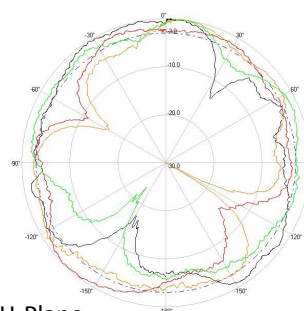

> 5.5 GHZ

H-Plane