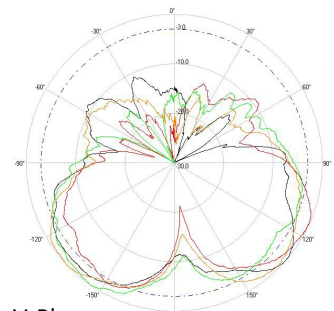

V-Plane

The facts and figures herein are carefully compiled to the best of our knowledge and are intended for general informational purposes only. Responsibility for the use and application of AccelTex Solutions materials rests with the end user. All AccelTex Solutions products are sold pursuant to the AccelTex Solutions Terms and Conditions of Sale. © 2014 AccelTex Solutions. All Rights Reserved. AccelTex, AccelTex Solutions the AccelTex Solutions Logo and other marks are trademarks or registered trademarks of AccelTex Solutions. Other products or service names may be the property of third parties.

1.888.406.8906
SALES@ACCELTEX.COM