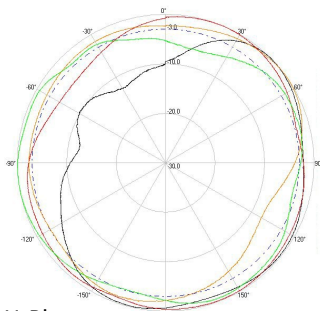

> 2.45 GHZ

H-Plane